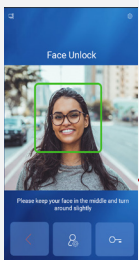

## MULTI RESIDENT VIDEO INTERCOM

The MultiRise Intercom is an android-based system with a touch-screen experience. With a 7.1-inch display, the system is capable of many interactive aspects. The system is also Wiegand compatible leaving for that extra level of security. Due to the system being android-based, this will allow for a lot of customization options, for both the end-user and in-house alike.

7.1" TFT LCD Display.  
RES: 600x1024.

Customise, screen brightness & volume/tones/alarm settings.

Ability to add advertising to units display screen.

Night vision with LED strip.

Audible feedback in select languages.