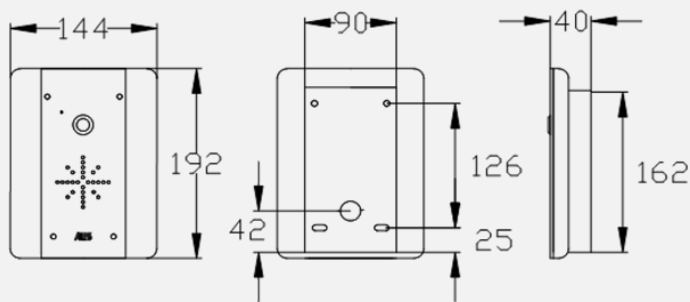

603-EH-US

603-HF-EH-US

Additional handsets (up to total of 4 max per intercom, which can be a mix and match of both styles.)

603-WIFIA-US

Range boosting antenna which can be added to transmitter at gate and also optionally to the handsfree monitor type. One antenna can boost range by 30%. Comes with 2 metre antenna cable. (RG174 with SMA male connector).

Call Panel Dimensions

603 Architectural Panel (non keypad)

603 Architectural Panel (keypad)

603 Pedestal Panel