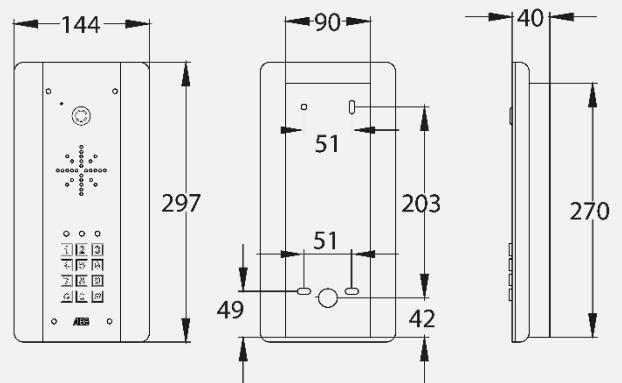

603-EH-US

603-HF-EH-US

Additional handsets (up to total of 4 max per intercom, which can be a mix and match of both styles.)

603-WIFIA-US

Range boosting antenna which can be added to transmitter at gate and also optionally to the handsfree monitor type. One antenna can boost range by 30%. Comes with 2 metre antenna cable. (RG174 with SMA male connector).

Call Panel Dimensions

603 Architectural Panel (non keypad)

603 Architectural Panel (keypad)

603 Pedestal Panel