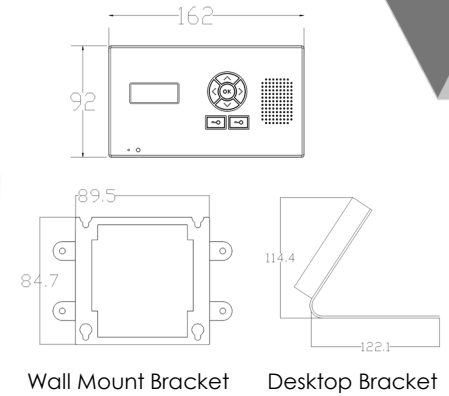

603-HF-EH-US

Additional handsets (up to total of 4 max per intercom, which can be a mix and match of both styles.)