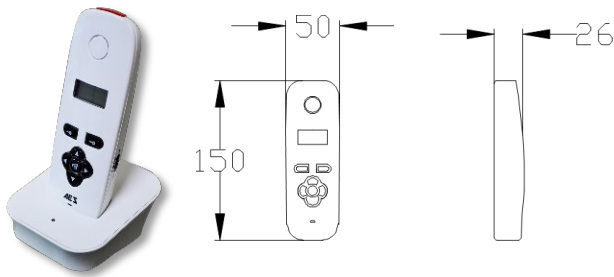

603-EH-US

603-HF-EH-US

Additional handsets (up to total of 4 max per intercom, which can be a mix and match of both styles.)

603-WIFIA-US

Range boosting antenna which can be added to transmitter at gate and also optionally to the handsfree monitor type. One antenna can boost range by 30%. Comes with 2 metre antenna cable. (RG174 with SMA male connector).

Call Panel Dimensions

603 Architectural Panel (non keypad)

603 Architectural Panel (keypad)

603 Pedestal Panel