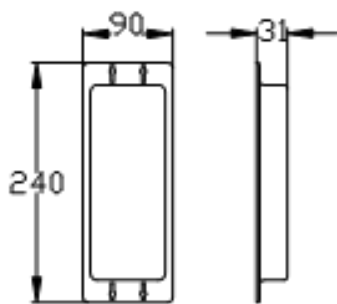

603-EH-US

603-HF-EH-US

Additional handsets (up to total of 4 max per intercom, which can be a mix and match of both styles.)

603-WIFIA-US

Range boosting antenna which can be added to transmitter at gate and also optionally to the handsfree monitor type. One antenna can boost range by 30%. Comes with 2 metre antenna cable. (RG174 with SMA male connector).