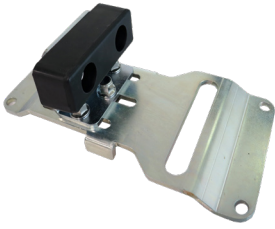

TL-GS

Tomalok Ground Stop.