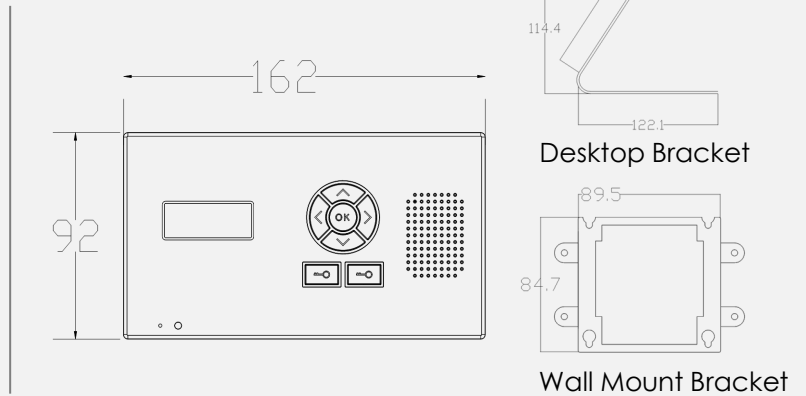

*Prox panels available**

703-EH-US

Additional handsets (up to total of 4 max per intercom, which can be a mix and match of both styles.)

703-HF-EH-US

Additional handsets (up to total of 4 max per intercom, which can be a mix and match of both styles.)

703 Call Panel Dimensions PROX/NON PROX