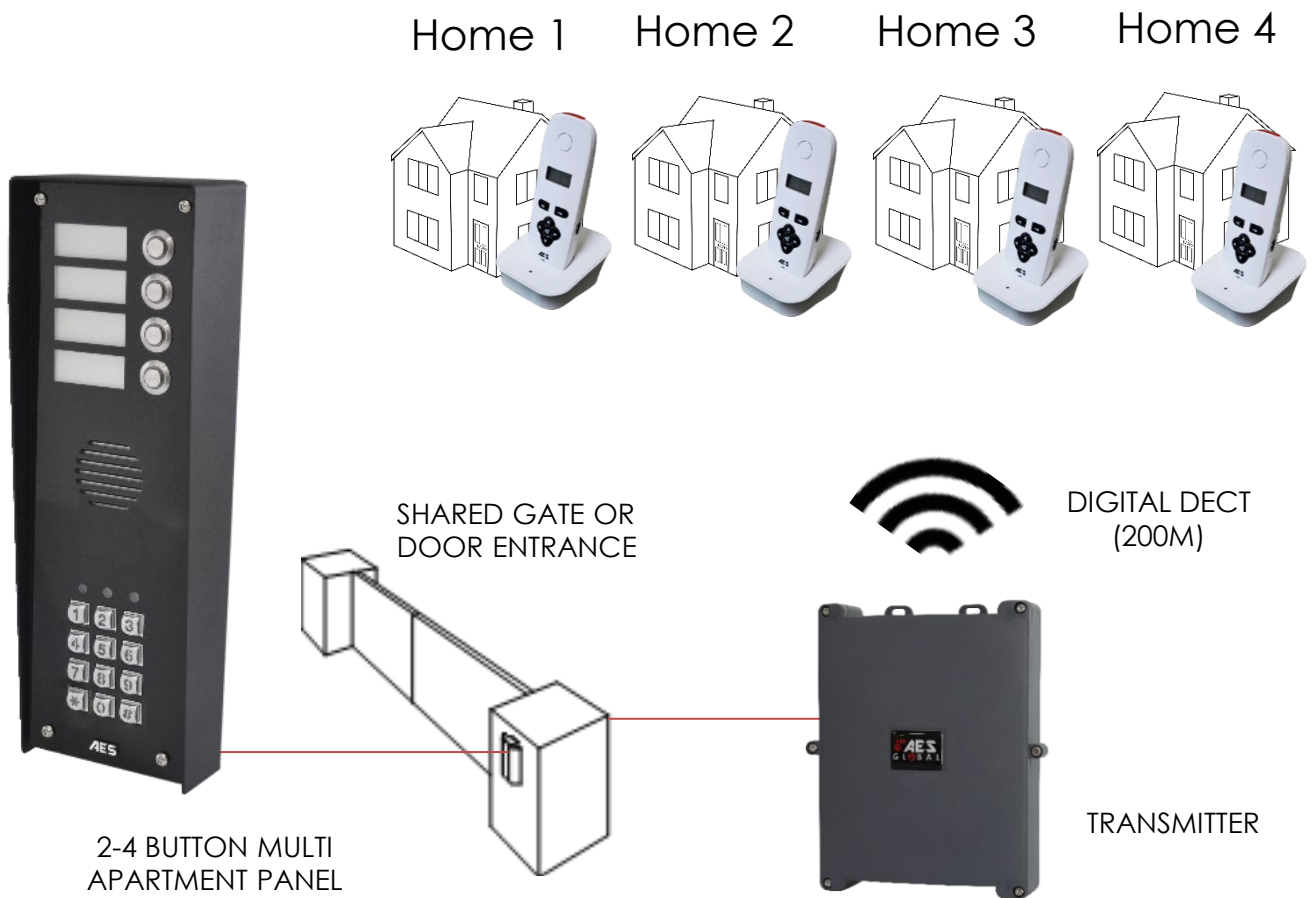

703Spartan

RF Wireless Multi-button Intercom

Illuminated Call Buttons

Digital Wireless Signal for Clear Voice

2x Relays

Voicemail Feature for Missed Callers!

Charging Dock

Transmitter

Handsfree Wall/Desk Mount Available

Illuminated Keypad

- Digital D.E.C.T wireless intercom system for flats, apartments or shared gate entrances.
- Up to 4 call buttons, each button calling a different handset.
- Working range of 200 yards through concrete (up to 100 yards open field).
- 1 handset per property or apartment.
- Simple setup and install.
- Keypad option for coded access.
- Built in voicemail feature for missed callers, user can listen to messages on handset.
- 2 year manufacturers warranty.

Technical Details

Power Supply	24v ac/dc (24v 2A dc adaptor included).	Cable Between Speech Unit & Transmitter	4 metre screened CAT5 included.
Current Draw	50mA standby, 1 amp peak.	Max Cable Length	8 metres max.
Relay Outputs	2	Cable Cores	2 x SPK, 2 x MIC, 2 x button, 2 x relay, 2 x power.
Relay Time	Adjustable, 1,3,5,9 secs.	Speech Unit IP Rating	IP55.
Relay Load	Max 2 amps, 24v ac.	Transmitter IP Rating	IP65.
Technology Type	Digital DECT.	Manufacturer Warranty	2 years (RTB).
Handsets per System	4	Keypad Programming	On the keypad.
Range	Practical working range of 200 metres. 400 metres open field conditions.	Keypad Codes	1200. (Total count of memory locations across 3 separate relays)

703-IBK2-US

2 button kit with 2 handsets, hooded panel with keypad.

703-HF-IBK2-US

2 button kit with 2 wall mount monitors, hooded panel with keypad.

703-IBK3-US

3 button kit with 3 handsets, hooded panel with keypad.