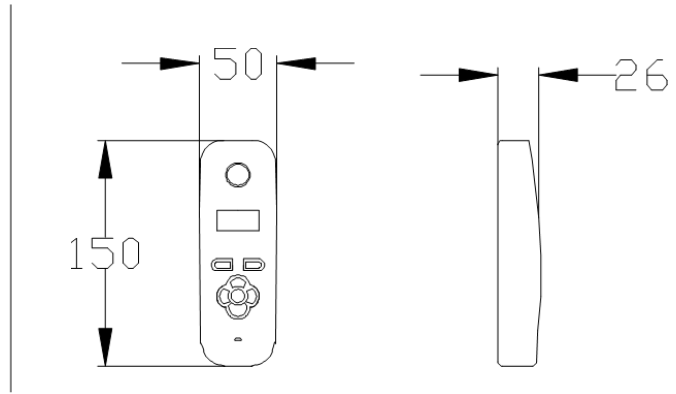

703-EH-US

Additional handsets (up to total of 4 max per intercom, which can be a mix and match of both styles.)

703-HF-EH-US

Additional handsets (up to total of 4 max per intercom, which can be a mix and match of both styles.)

703 Call Panel Dimensions PROX/NON PROX